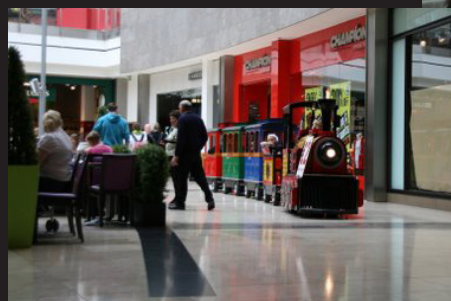

Train Rides

This installation is simply a miniature electric train, which can travel anywhere in your premises. We set out a fixed route around your premises with 4 different carriages to travel in. Music and "Train" sound effects all the way and Mum & Dad can come along too, perfect for the little ones! A magnet for everyone that sees it.

This installation meets all safety TUV and CE regulations and is supervised by trained operators.

A magnet for everyone that sees it

The train can travel indoor or outdoor

| Width | Length | Height |
|---------|---------|---------|
| 34.3 in | 410 in | 70.5 in |
| 87 cm | 1025 cm | 179 cm |